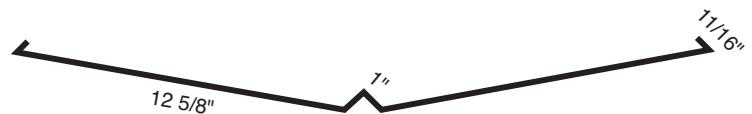

**Wall Flashing and
Under Wall Flashing**

Round Ridge Cap

Round Gable Flashing

Box Cap

Straight Ridge Cap

End Cap

**Turbine
Pan**

Pipe Flashing
Come in 3 sizes:
Regular Pipe Flashing 3-4"
Large Pipe Flashing 4-6"