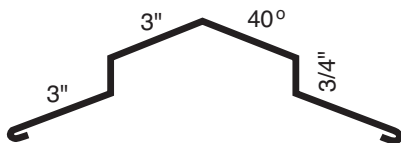

**Wall Flashing and
Under Wall Flashing**

Round Ridge Cap

Round Gable Flashing

Box Cap

Straight Ridge Cap

End Cap

**Turbine
Pan**

Pipe Flashing
Come in 3 sizes:
Regular Pipe Flashing 3-4"
Large Pipe Flashing 4-6"