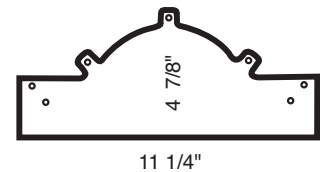

**Wall Flashing and
Under Wall Flashing**

Round Ridge Cap

Round Gable Flashing

Box Cap

Straight Ridge Cap

End Cap

**Turbine
Pan**

Pipe Flashing
Come in 3 sizes:
Regular Pipe Flashing 3-4"
Large Pipe Flashing 4-6"