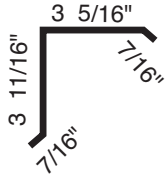

Regular Gable Flashing