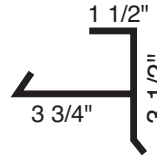

F-Gable Flashing